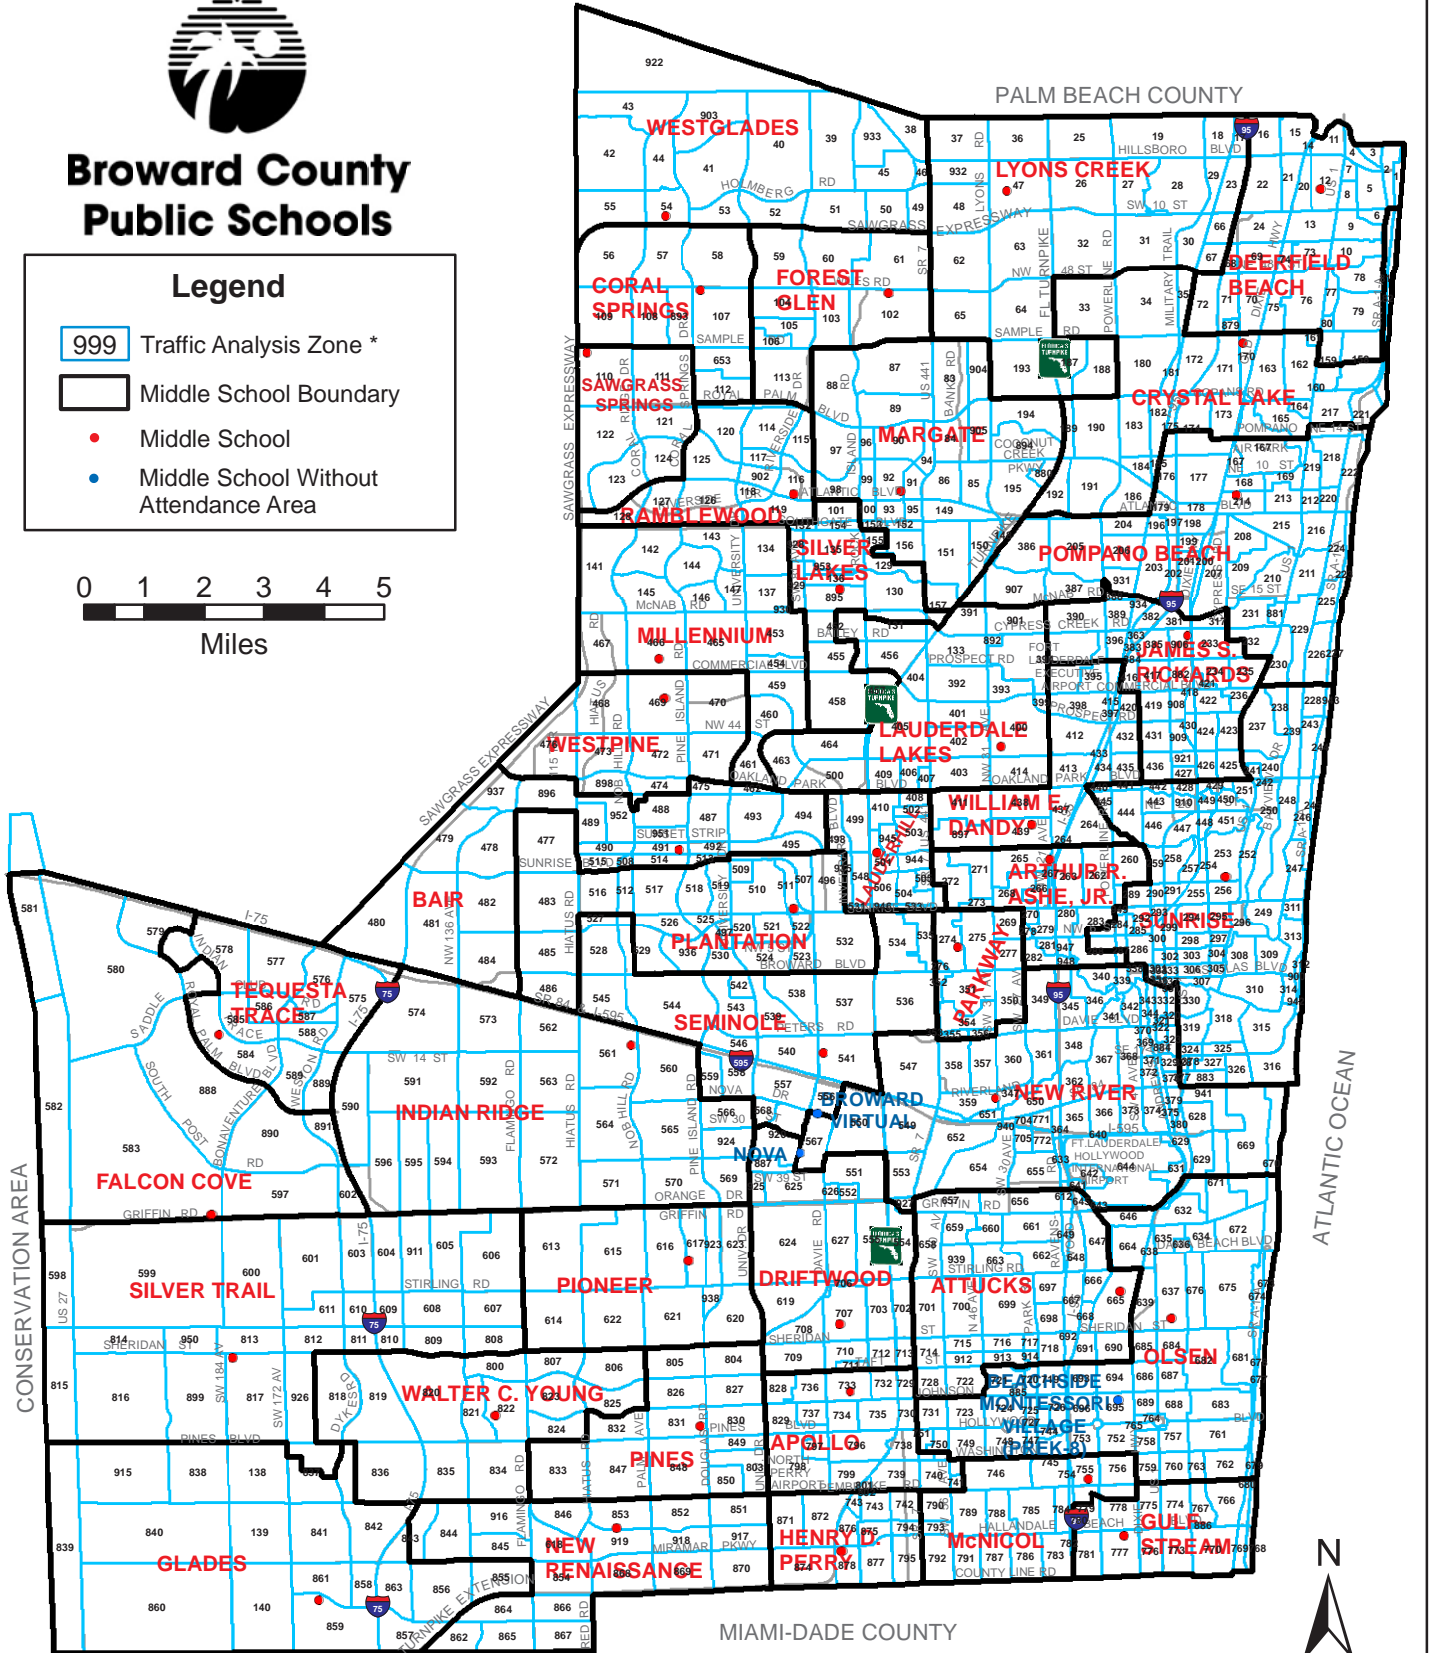

2012-13 MIDDLE SCHOOL BOUNDARIES

Traffic Analysis Zones

Broward County Public Schools

Legend

- 999 Traffic Analysis Zone *
- Middle School Boundary
- Middle School
- Middle School Without Attendance Area

* 2012 Traffic Analysis Zone data provided by Broward Metropolitan Planning Organization (MPO)